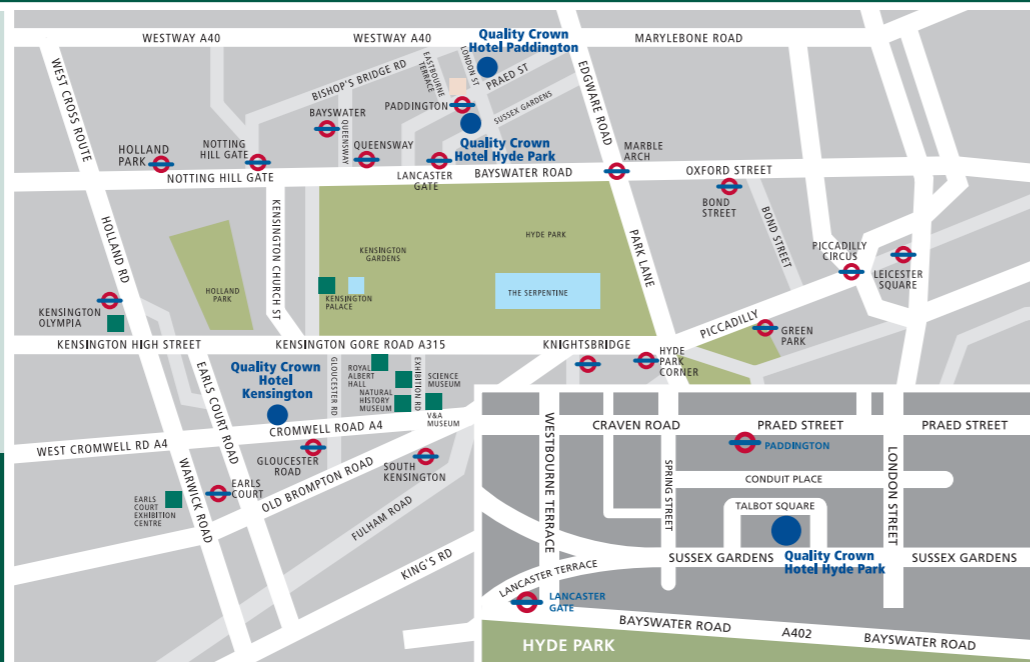

Underground

Paddington Station (Circle, District, Bakerloo, Hammersmith & City line)

Lancaster Gate (Central line)

Airport connections

Heathrow Express to Paddington Stn

Gatwick Express to Victoria Stn, District/Circle line

Stansted Express to Liverpool St, Circle line

City Airport Metro to Westminster, District/Circle line

Luton Airport to Kings Cross, Circle line

For more detailed directions visit www.comfortinnlondon.com

Quality Crown Hotel Hyde Park

8 - 14 Talbot Square, London W2 1TS

Reservations +44 (0)20 7835 2000

Fax +44 (0)20 7341 7676

info@comfortinnlondon.com

www.comfortinnlondon.com