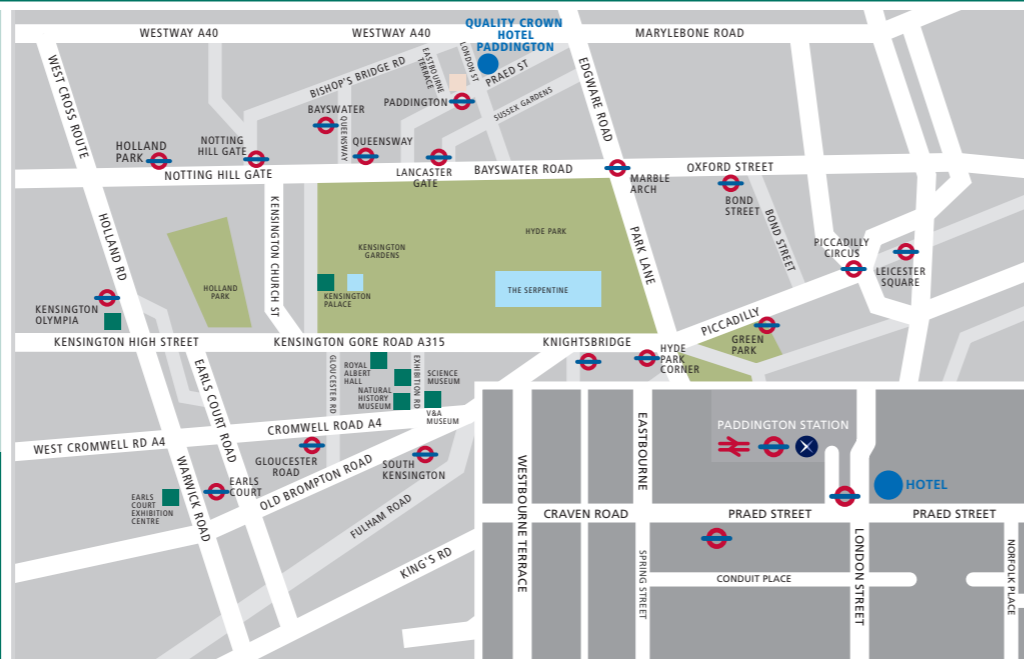

Underground

Paddington Station (Circle, District, Bakerloo, Hammersmith & City line)

Lancaster Gate (Central line)

Airport connections

Heathrow Express to Paddington Stn, District/Circle line

Gatwick Express to Victoria Stn, District/Circle line

Stansted Express to Liverpool St, District/Circle line

City Airport Metro to Westminster, District/Circle line

Luton Airport to Kings Cross, Circle line

For more detailed directions visit

www.comfortinnlondon.com

Quality Crown Hotel Paddington

144 Praed Street, London W2 1HU

Reservations +44 (0)20 7835 2000

Fax +44 (0)20 7341 7676

info@comfortinnlondon.com

www.comfortinnlondon.com